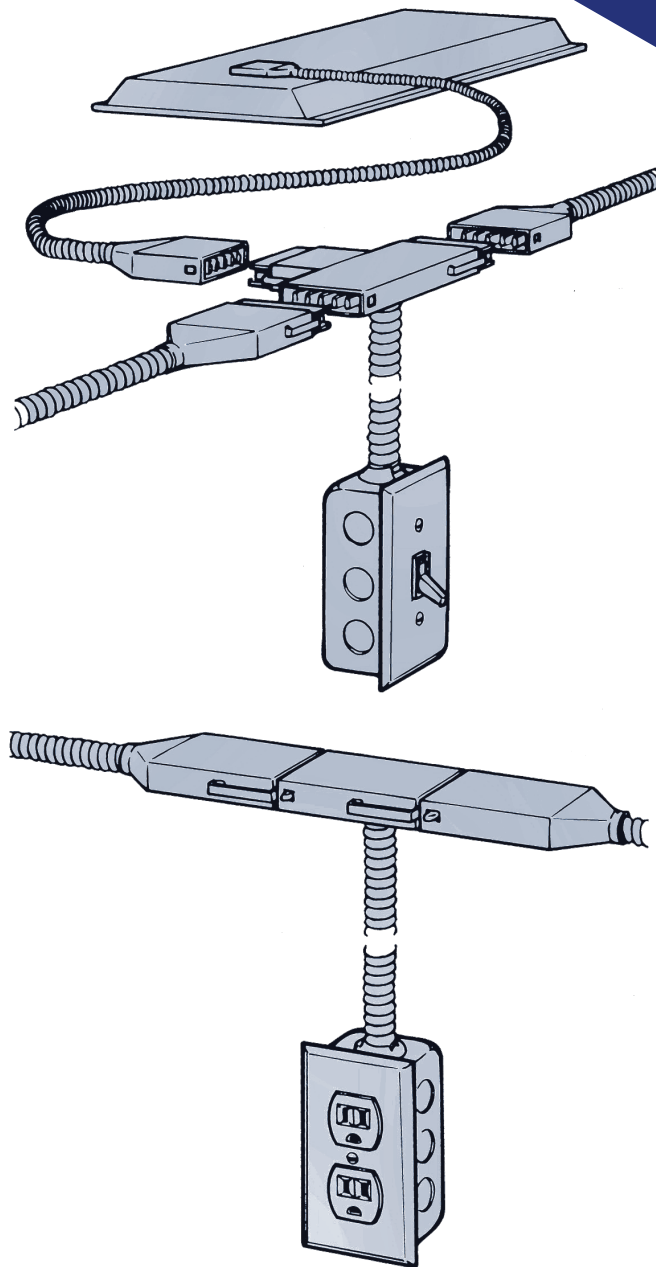

STARRCO

Revolutionizing Interior Construction

QUICK-TRIC - Modular Electrical System

- Quick-Tric System snaps together for fast installation
- Components are pre-wired, color-coded and designed to fit together one way
- Easily snaps apart for relocation or expansion
- Electrician is needed only at the power source
- All components are U.L. and N.E.C. listed

Fast, Economical, Reusable

Starrco offers a 100% modular electrical package with its "Quick-Tric" Modular Electrical System. Starrco Quick-Tric components are designed to snap together and lock in place. All components are color coded making installation both fast and easy. This unique five wire system is both U.L. and N.E.C. listed. Like all Starrco products, Quick-Tric was engineered with your needs in mind.