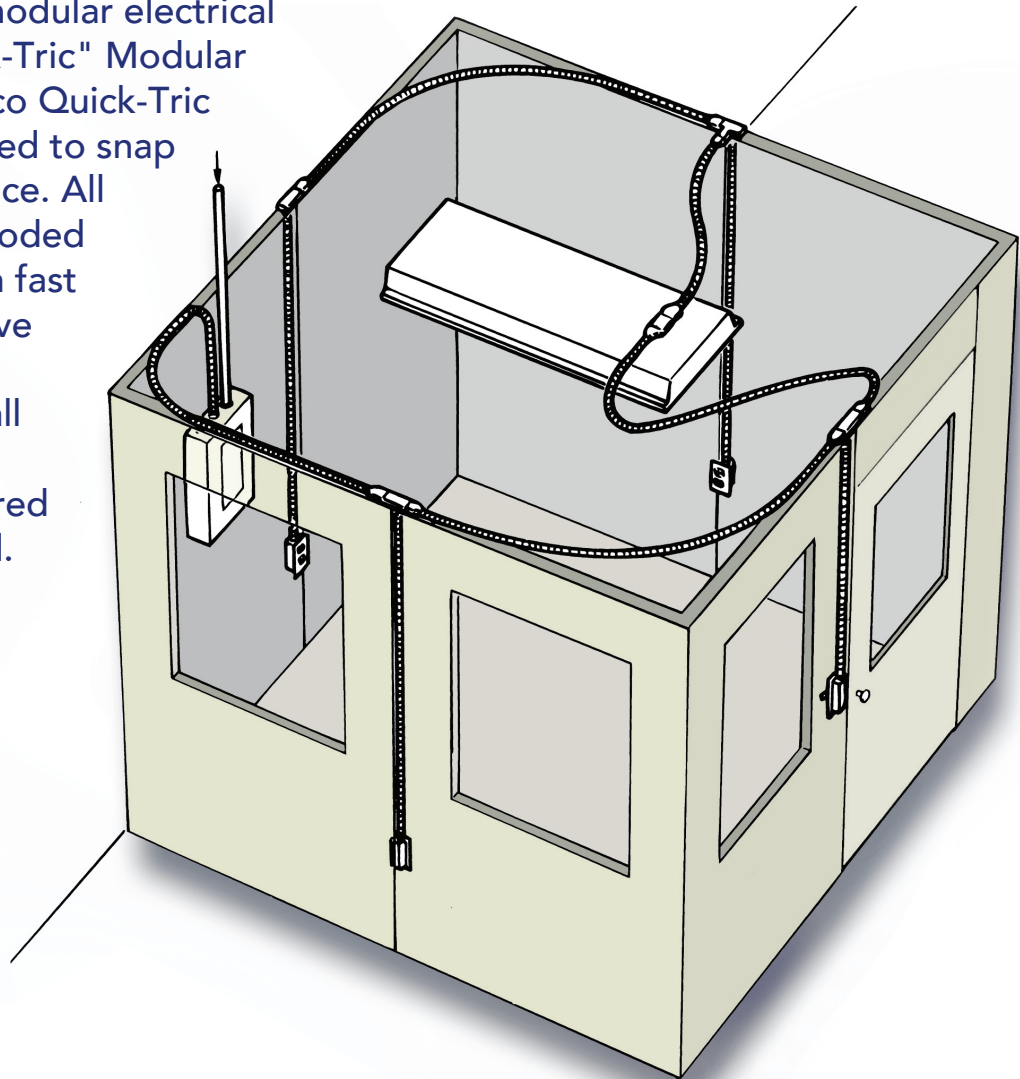

STARRCO

Revolutionizing Interior Construction

QUICK-TRIC - Modular Electrical System

- Quick-Tric System snaps together for fast installation
- Components are pre-wired, color-coded and designed to fit together one way
- Easily snaps apart for relocation or expansion
- Electrician is needed only at the power source
- All components are U.L. and N.E.C. listed

Fast, Economical, Reusable

Starrco offers a 100% modular electrical package with its "Quick-Tric" Modular Electrical System. Starrco Quick-Tric components are designed to snap together and lock in place. All components are color coded making installation both fast and easy. This unique five wire system is both U.L. and N.E.C. listed. Like all Starrco products, Quick-Tric was engineered with your needs in mind.